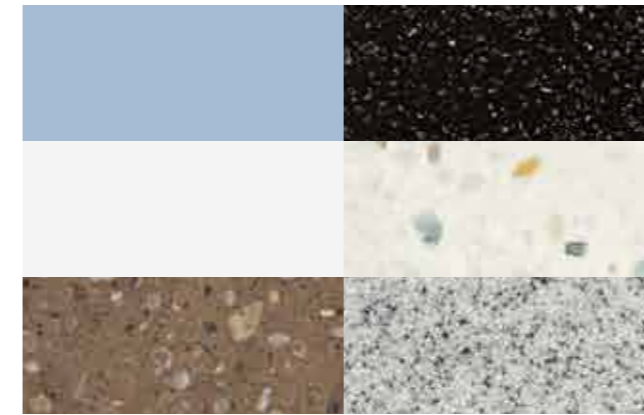

DuPont™ Corian®
The Complete Colour Palette

DuPont™ Corian®
The Complete Colour Palette

TIMELESS SOPHISTICATION FOR SURFACE DESIGN
BEAUTY, STRENGTH AND VERSATILITY COME
NATURALLY TO CORIAN®

Printed in Italy with soy-based inks

The DuPont Oval, DuPont™, The miracles of science™ and Corian® are registered trademarks or trademarks of E.I. du Pont de Nemours and Company or its affiliates. Only DuPont produces Corian®. Copyright © 2012 DuPont. All rights reserved. Other logos, registered trademarks and trademarks are property of their respective owners.

DPS-1800-12

www.corian.com